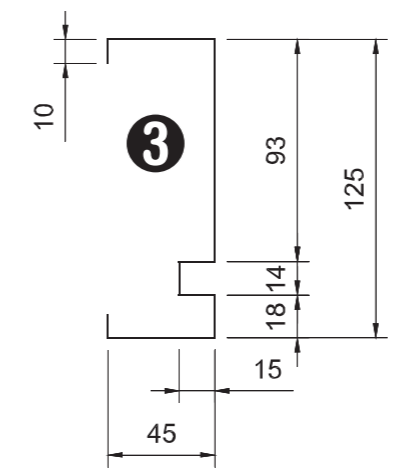

# Frame Bending Drawing

Door Thickness : 30mm (40mm)

Single Type Front View

Single Type Top View

Double Type Front View

Double Type Top View

3피스 자동문 시스템