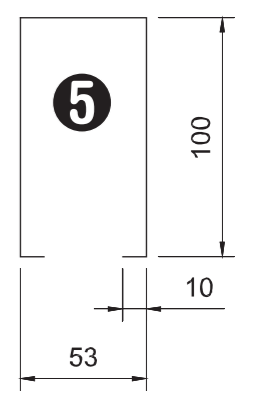

# Frame Bending Drawing

Door Thickness : 30mm (40mm)

Single Type Front View

Single Type Top View

Double Type Front View

Double Type Top View

3피스 자동문 시스템