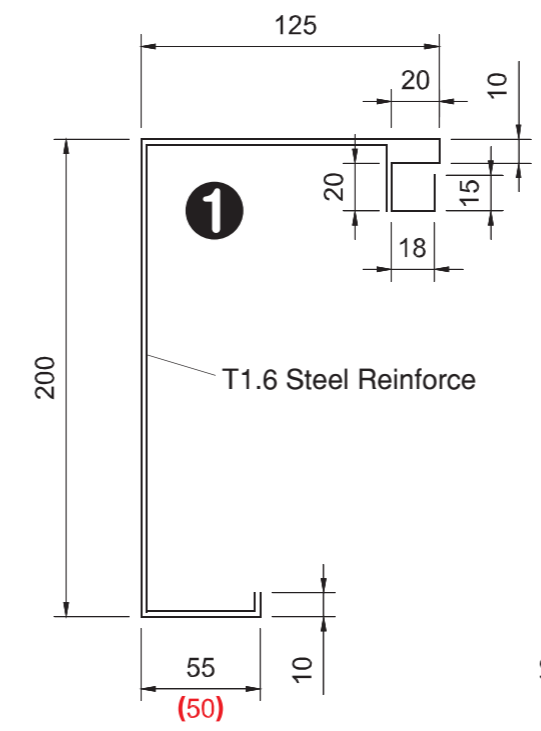

프레임 절곡도

# Frame Bending Drawing

Door Thickness : 30mm (40mm)

Single Type Front View

Single Type Top View

Double Type Front View

Double Type Top View

3피스 자동문 시스템