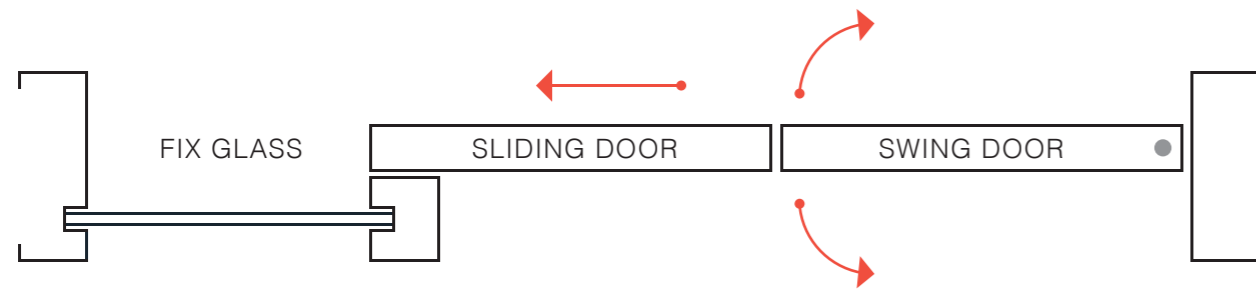

3피스 자동문 시스템

3-Piece Automatic Door System

1 3-piece automatic sliding door system is an access control auto door which is integrated home-automation system. It is suitable for the offices, apartments, or mansions to require an access control and security management.

3피스 슬라이딩 자동문 시스템은 홈오토메이션 시스템과 결합하여 집안에서 자동문 출입문을 제어할 수 있는 시스템으로 아파트 및 고급빌라의 공동현관에 많이 설치되어 사용되고 있습니다.

2 Home automation system for the privacy protection allows only the authorized personnel (e.g. members, staffs, residents) to enter the door by using a card or password and non-authorized person cannot enter the building without the permission from the person inside through the security camera.

사생활 보호기능을 가진 홈오토메이션 시스템은 카드키나 번호키를 사용하여 출입을 할 수 있으며 외부에 설치된 카메라를 통해 경비실 및 집안에서 출입 여부를 결정하여 문을 열어 줄수 있습니다.

3 3-piece automatic sliding door system is equipped with hinged door. Therefore, it helps the easy passage of big parcels, moving items, or big objects by expanding the opening of the door.

3피스 슬라이딩 자동문 시스템은 여닫이 수동도어가 설치되어 있어 이사시나 큰화물 운반시에 더 넓은 출입공간을 확보할 수 있습니다.