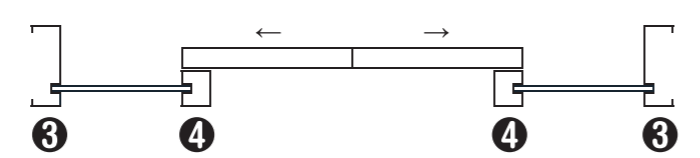

# Frame Bending Drawing

Door Thickness : 30mm (40mm)

Single Type Front View

Single Type Top View

Double Type Front View

Double Type Top View

3피스 자동문 시스템