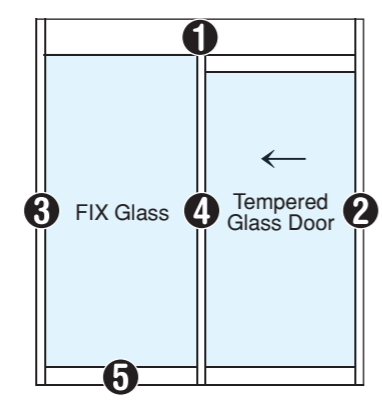

# Frame Bending Drawing

Door Thickness : 30mm (40mm)

Single Type Front View

Single Type Top View

Double Type Front View

Double Type Top View

3피스 자동문 시스템