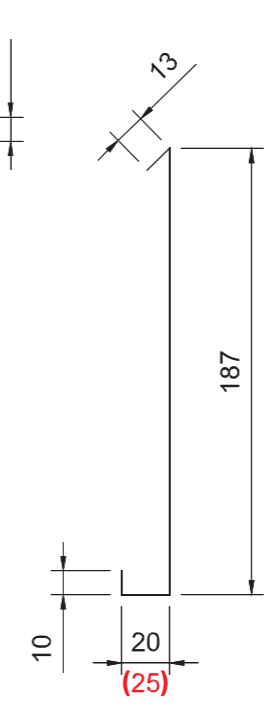

프레임 절곡도

# Frame Bending Drawing

Door Thickness : 30mm (40mm)

Single Type Front View

Single Type Top View

Double Type Front View

Double Type Top View

3피스 자동문 시스템