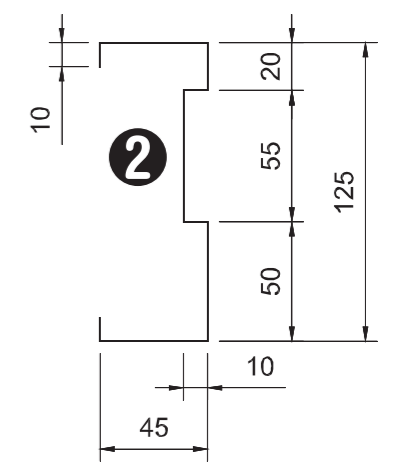

# Frame Bending Drawing

Door Thickness : 30mm (40mm)

Single Type Front View

Single Type Top View

Double Type Front View

Double Type Top View

3피스 자동문 시스템