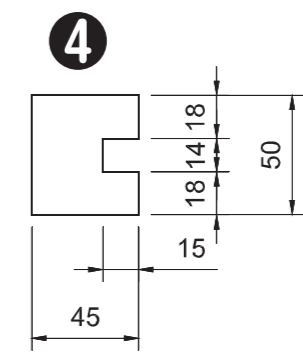

# Frame Bending Drawing

Door Thickness : 30mm (40mm)

Single Type Front View

Single Type Top View

Double Type Front View

Double Type Top View

3피스 자동문 시스템