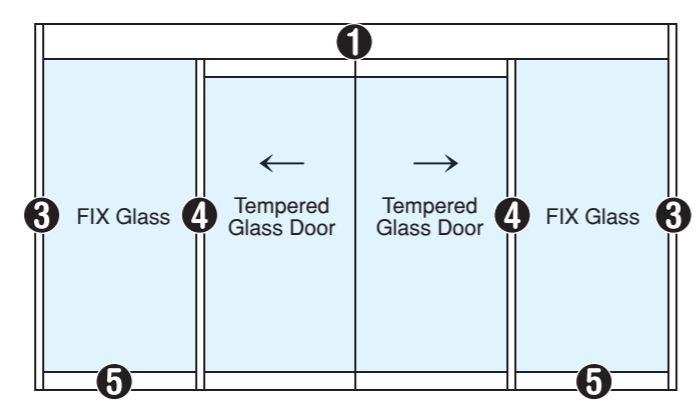

# Frame Bending Drawing

Door Thickness : 30mm (40mm)

Single Type Front View

Single Type Top View

Double Type Front View

Double Type Top View

3피스 자동문 시스템