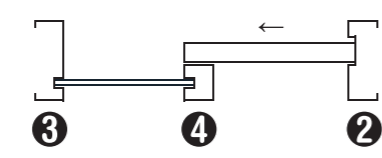

# Frame Bending Drawing

Door Thickness : 30mm (40mm)

Single Type Front View

Single Type Top View

Double Type Front View

Double Type Top View

3피스 자동문 시스템