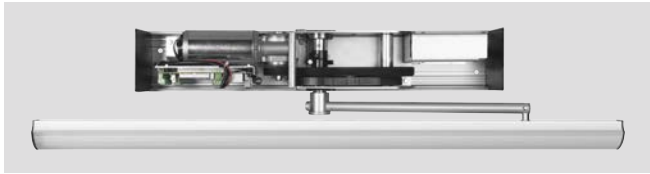

LUCE HEAVY

The Luce Heavy sliding doors are ideal for automated pedestrian access points in private and public locations: offices, shops and commercial businesses in general.

SWING DOOR

myone

ARIA

100% Made in Italy